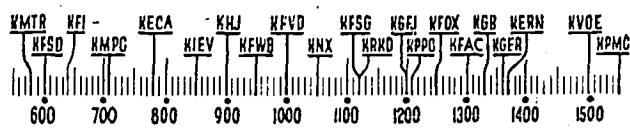

YOUR RADIO Today

The information contained in the following schedule of radio programs is furnished by the stations broadcasting the programs, and The Times should not be considered responsible for errors in announcements due to failure of stations to advise of daily changes.—Ed.]

Before 8 a.m.

KMTR—Calif. Theater, 6.
KFI—Gotta Get Up, 7; News, 7:15; Music Clock, 7:30; Sam Hayes, 7:45.
KMPC—Volney James, 6; Early Girls, 7.
KECA—Musical Clock, 6:30; News, 7:30; "Life Begins Today," 7:45.
KHJ—Rise, Shine, 6.
KFVB—Stu Wilson, 6 to 8.
KFVD—Spanish, 6; Jubilee, 7:15.
KXN—Sunrise Salute, 6; News, 7:30; Talk, 7:45.
KRKD—Early Riser, 6; News, 6:30.
KGFJ—Concert, 6; News, Stocks, 7:30; Sports, 7:30.
KFOX—El Desperador, 5; News, 7:30; Bulletin, 7:45.
KFAC—Symphonies, 6; Pastor Iyeholds, 7; Music, 7:30; Opportunity Talk, 7:45.
KGER—Farm, 6:05; Bugle Boy, 6:30; Aubrey Lec, 7:15.
KVOE—Yawn Patrol, 7; News, 7:45.

8 to 9 a.m.

KMTR—Theater, 8.
KFI—10 Plus Associates, 8; Ensemble, 8:15; Johnny Murray, 8:30; News, 8:45.
KMPC—Unity Word, 8:30.
KECA—Flametal, 8; "O Mr. Dinwiddie," 8:15; Church, 8:30; Organ, 8:45.
KHJ—Victor Lindlaur, 8; News, 8:30; Mandy, 8:45.
KFVB—Bkfst. Club, 8, 1 hr.
KFVD—Medical, 8:45.
KXN—Nancy Dixon, 8; News, 8:15; "Mr. Hamp Goes to Town," 8:30; "My Children," 8:45.
KRKD—Music, 8; Employment, 8:30.
KGFJ—News, Stocks, 8; Swing, 8:15; Hits, 8:30.
KFOX—Talk, 8; Health, 8:15; Talk, 8:30; Kitty Keene, 8:45.
KFAC—News, 8; Houma, McGreggor, 8:30; Mildred Lager, 8:45.
KGER—"Soul Patrol," 8; Alzaph, 8:15; Rev. Bennington, 8:45.
KVOE—Breakfast Club, 8; Buckeye, 8:15; "Keep Fit," 8:30.

9 to 10 a.m.

KMTR—Religious, 9; Monitor News, 8:15; Music, 9:30.
KFI—Carters Elm St., 9; O'Neills, 9:5; Bridge Club, 9:30; Agnes White, 9:15.
KMPC—News, 9; Music, 9:15.
KECA—Kiddoodlers, 9:15; Farm, Home, 9:30.
KHJ—Cowboy Band, 9; Sons Pioneers, 9:15; Patty Jean, 9:30; Trio, 9:45.
KFVB—Bkfst. Club, 9; Interlude, 9:30.
KFVD—Music, 9; News, 9:15; Medical, 9:30; Music, 9:45.
KXN—Kate Smith, 9; When Girl Marries, 9:15; Romance Helen Trent, 9:30; Gal Sunday, 9:45.
KRKD—Records, 9; Govt. Weather, 9:30; Music, 9:45.
KGFJ—News, Stocks, 9; Orch., 9:15; "Pauline's Perils," 9:45.
KFOX—John Brown, 9; Word to Wives, 9:30; Music, 9:45.
KFAC—Morning Inspirations, 9; Medical, 9:15; Women in News, 9:30; Vocal Clinic, 9:45.
KGER—News, 9; Almanac, 9:15; Swing, 9:45.
KVOE—Orch., 9; Sons Pioneers, 9:15; News, 9:30; Trio, 9:45.

10 to 11 a.m.

KMTR—Woman's World, 10; Focd Talk, 10:30; Talk, 10:45.